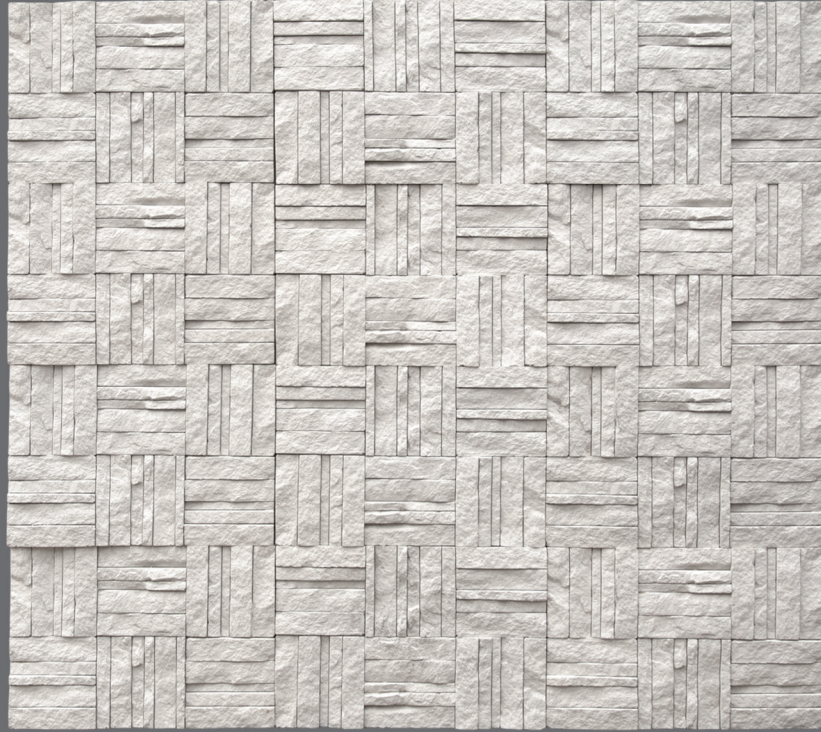

Stone Blocks

STONE BLOCKS
30 x 20 x 1,8 cm
17 peças/cx - 1m²/cx
31kg/cx